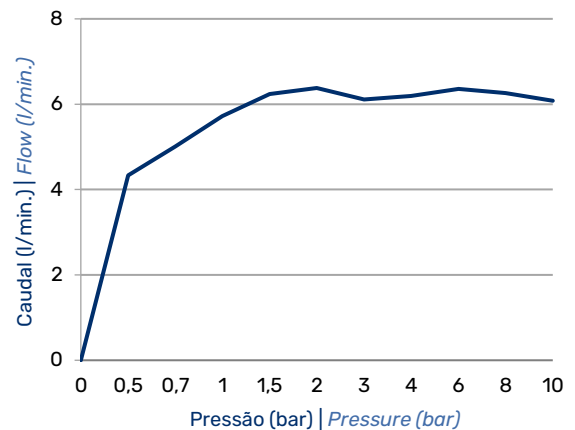

- *Concealed shower set with shower head Ø250 mm with ceiling shower arm 100 mm;*
- *BRUMA SmoothBreeze® Ceramic cartridge with cold start;*
- *Water-saving technology BRUMA AirEcoDrop®;*
- *Anti-limescale system BRUMA ConfortClean®;*
- *Shower head Ø250mm with flow reducer 6 l/min;*
- *With concealed body 200 140 1NO.*

DIAGRAMA CAUDAL | FLOW DIAGRAM

EFICIÊNCIA HÍDRICA | WATER LABEL **A**

INSTRUÇÕES DE MANUTENÇÃO | MAINTENANCE INSTRUCTIONS

Product

Elemento encastrável | *Concealed body*

200 140 1N0

IMAGEM* | *IMAGE**

DESENHO DIMENSIONAL | *DIMENSIONAL DRAWING*