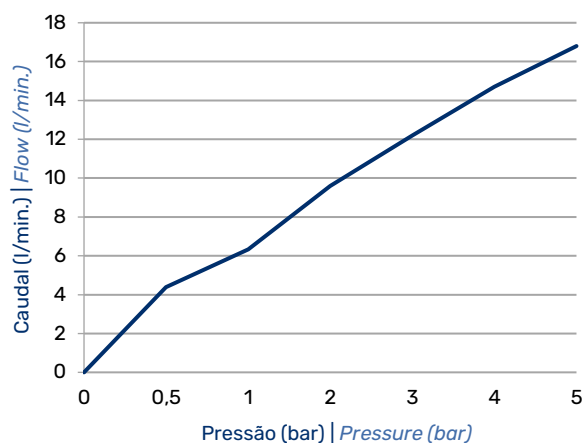

DIAGRAMA CAUDAL | FLOW DIAGRAM